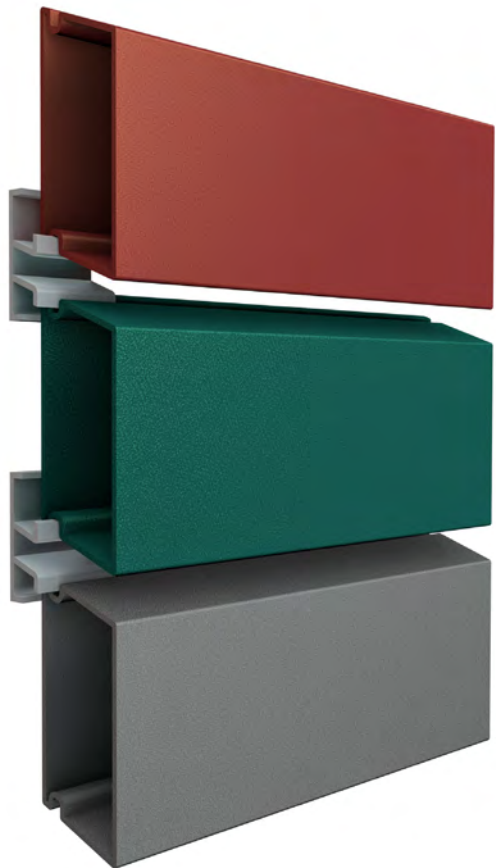

Moss green

Anthracite

COLOURS

Whether subtle and minimalist or as a striking focal point, the Rodeca Rhombus can be produced in nearly any color, accentuating the unique character of your project. The Rodeca color palette offers you maximum design possibilities!

Standard Colours

Swedish red