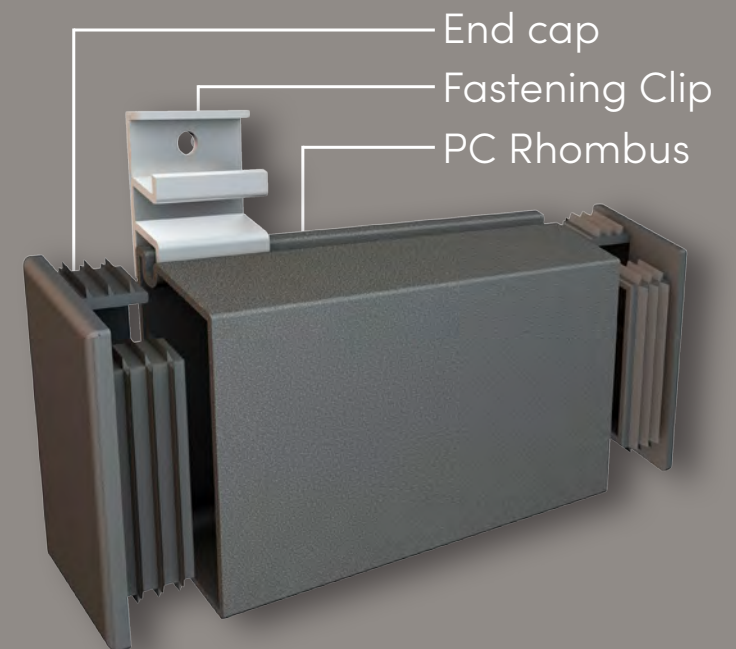

PC
RHOMBUS

SIMPLE & RECYCLED

Rodeca Rhombus made of Polycarbonat provide a weather-resistant alternative to wood. They can not only be manufactured from a high percentage of recycled polycarbonate, but also be processed into recyclable material after use.

EXTERIOR

In no time, create a new, modern, and low-maintenance cladding for your project. Whether it's individual accents or entire facades, Rodeca Rhombus can be effortlessly tailored to almost any surface. The concealed attachment using aluminum fastening clips results in a uniform surface without visible screws.

INTERIOR

The Rodeca Rhombus can also be the solution to create aesthetic accents indoors. Achieve unique effects, whether for shops, trade fair construction, reception areas, or for your own living space. Rodeca's Rhombus profile strips are easy to install and also dismantle.

GARDEN

From cladding for a raised bed to wall covering or fencing elements, the versatile applications of Rodeca Rhombus profile strips enable numerous ideas and projects in the garden. The advantages such as weather resistance, quick and easy adaptation and installation, as well as durability and low maintenance speak for themselves. Overall, Rodeca Rhombus profile strips offer an attractive and practical solution for the design of numerous projects that are both aesthetically pleasing and functional.